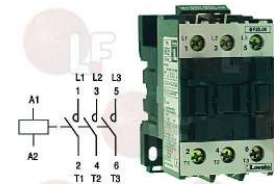

FAGOR RT30280552

FAGOR P453023000

3446561 CONTACTOR LOVATO BF0910A
coil 9A 230V 50/60Hz 4.2Kw
3 normally open contacts
1 normally open auxiliary contact

3446587 CONTACTOR LOVATO BF2600A
coil 26A 230V 50/60Hz 13Kw
3 normally open contacts
no auxiliary contact
for Fryer electric (ANGELO PO) 0A1FR1E