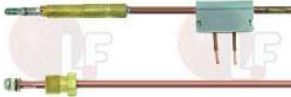

Thermocouples and accessories

1. **3440067 INTERRUPTED THERMOCOUPLE M9x1 100 cm.**
   interrupted contact with terminals