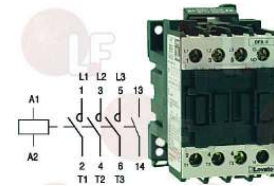

FAGOR RT30280551

FAGOR R663031000

FAGOR Z203050000

FAGOR RT30280550

3351217 CONTACTOR AEG LS7K 18A 230V 7.5Kw
coil 230V 50/60Hz
3 normally open contacts
1 normally closed auxiliary contact

3446555 CONTACTOR LOVATO BF0910A
coil 9A 400V 50/60Hz 4.2Kw
3 normally open contacts
1 normally open auxiliary contact