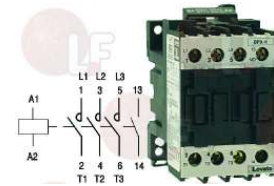

FAGOR RT30280552

FAGOR P453023000

3446561 CONTACTOR LOVATO BF0910A
coil 9A 230V 50/60Hz 4.2Kw
3 normally open contacts
1 normally open auxiliary contact

3446587 CONTACTOR LOVATO BF2600A
coil 26A 230V 50/60Hz 13Kw
3 normally open contacts
no auxiliary contact
for Fryer electric (ANGELO PO) 0A1FR1E