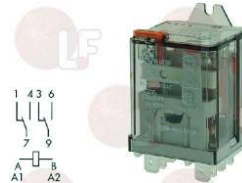

FAGOR R743009000

3351021 RELAY 62.82 16A 230V 50/60Hz
2 switching contacts

FAGOR EU929115

Rotary switches

3057184 BRACKET FOR SELECTOR SWITCH